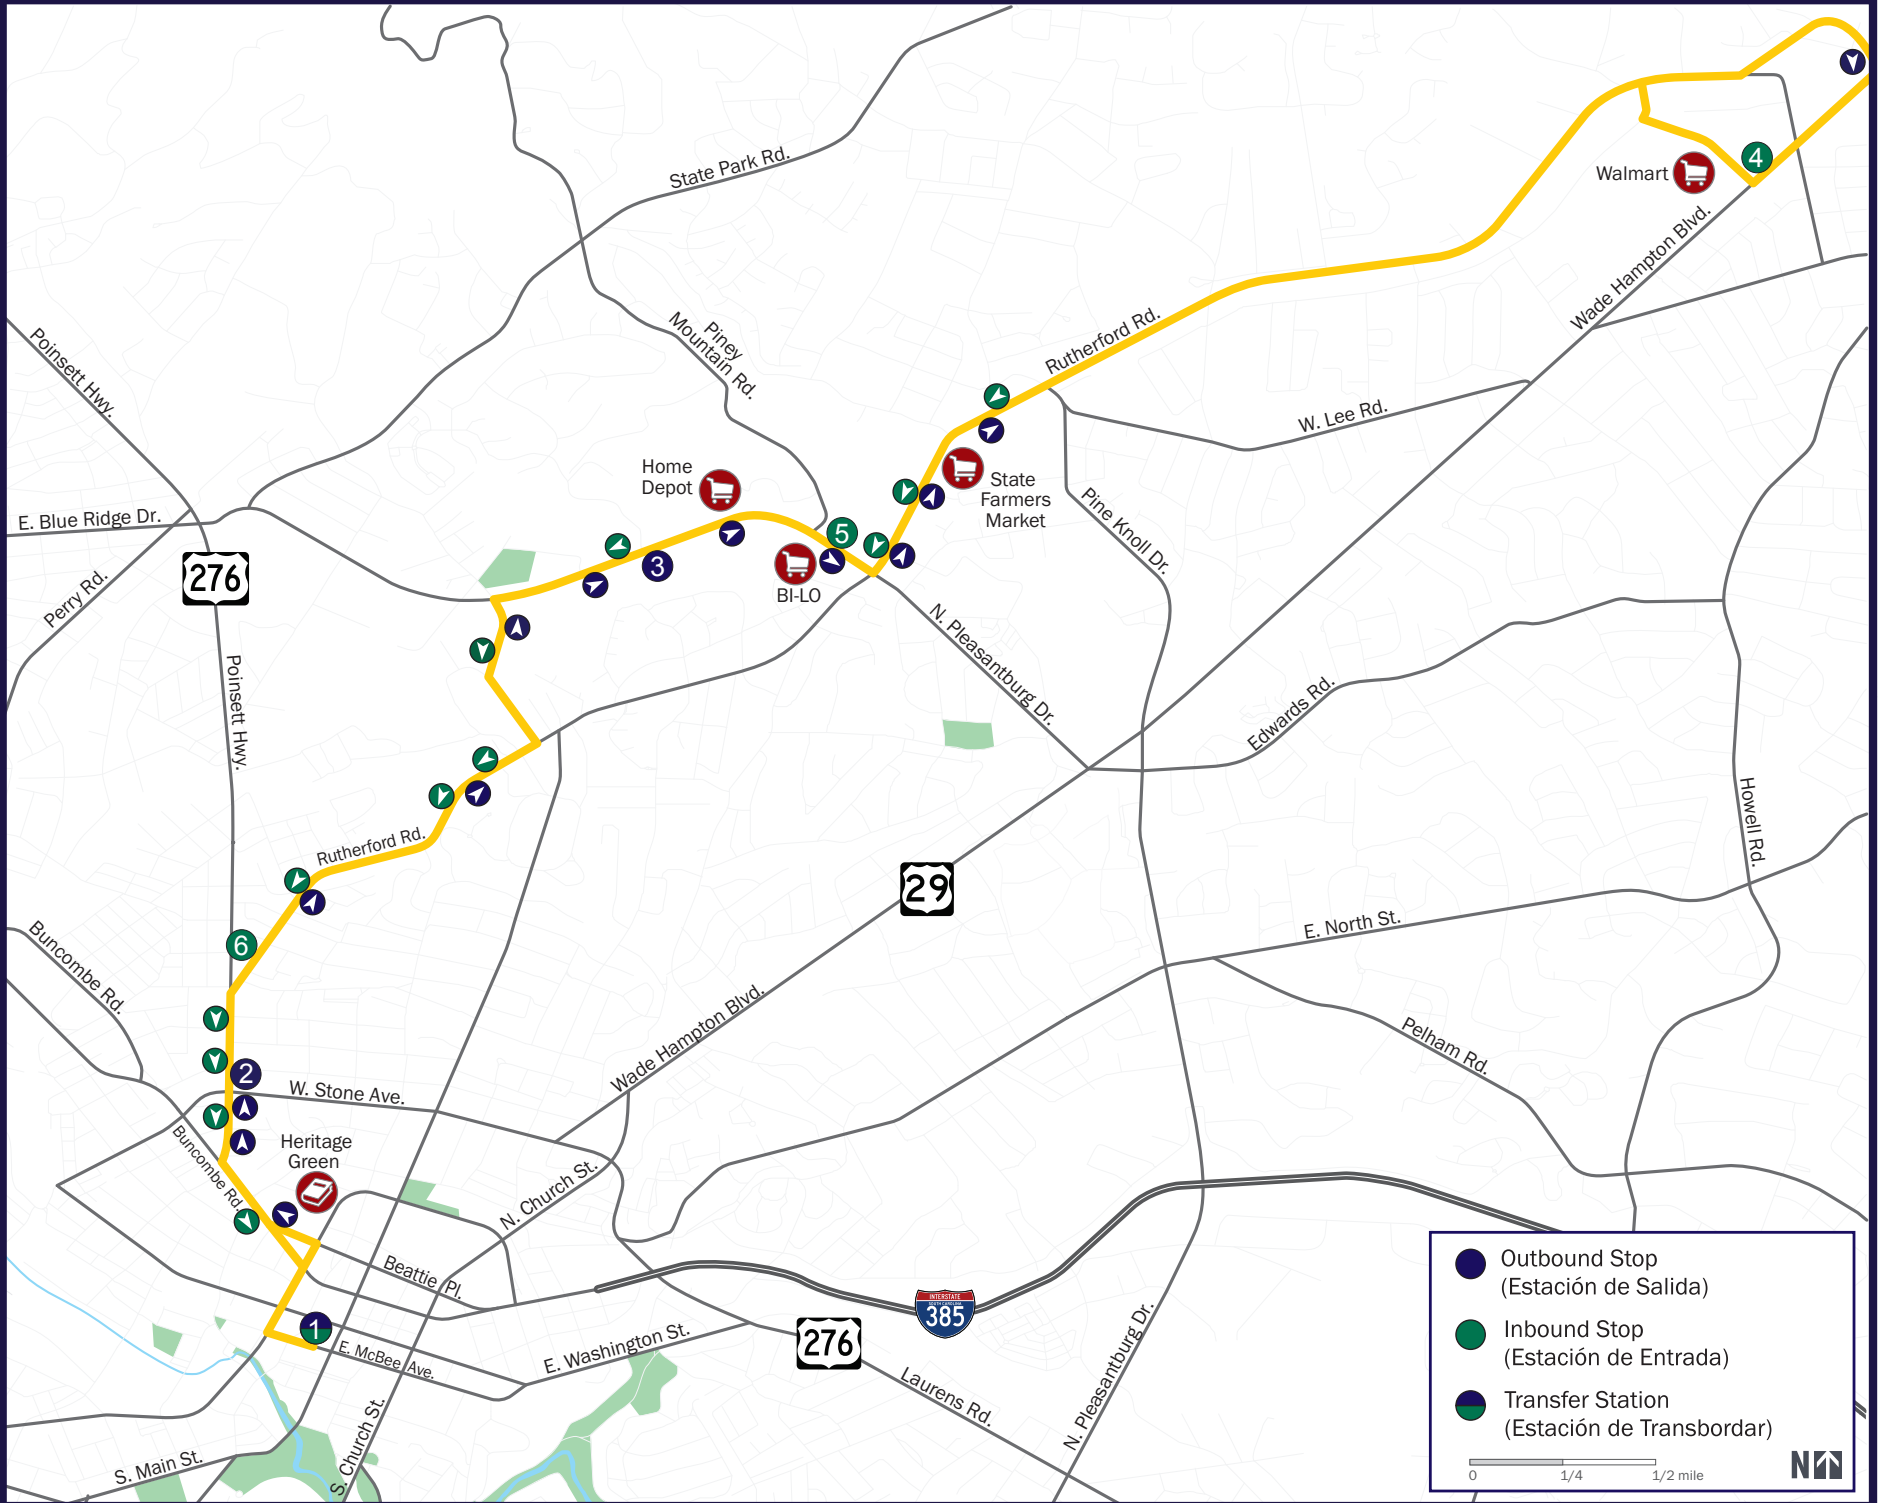

## Map and Timetables

Monday - Friday (lunes - viernes)						
1	2	3	4	5	6	1
Greenlink Transit Center	Rutherford St. & W. Earle St.	2400 Block N. Pleasantburg Dr.	Wade Hampton Blvd. & Tappan Dr. (North)	N. Pleasantburg Dr. & Piney Mountain Rd.	Rutherford Rd. & Cathey St.	Greenlink Transit Center
5:30a	5:37a	5:44a	5:53a	6:04a	6:11a	6:16a
6:30	6:37	6:44	6:53	7:04	7:11	7:16
7:30	7:37	7:44	7:53	8:04	8:11	8:16
8:30	8:37	8:44	8:53	9:04	9:11	9:16
9:30	9:37	9:44	9:53	10:04	10:11	10:16
10:30	10:37	10:44	10:53	11:04	11:11	11:16
11:30	11:37	11:44	11:53	12:04p	12:11p	12:16p
12:30p	12:37p	12:44p	12:53p	1:04	1:11	1:16
1:30	1:37	1:44	1:53	2:04	2:11	2:16
2:30	2:37	2:44	2:53	3:04	3:11	3:16
3:30	3:37	3:44	3:53	4:04	4:11	4:16
4:30	4:37	4:44	4:53	5:04	5:11	5:16
5:30	5:37	5:44	5:53	6:04	6:11	6:16
6:30	6:37	6:44	6:53	7:04	7:11	7:16

### SHOPPING

Cherrydale Shopping Center	Route 503
Haywood Mall	Route 509 / 602
Laurens Rd	Route 510
Magnolia Park / Greenridge	Route 602

### TRANSPORTATION

Amtrak	Route 503
Swamp Rabbit Trail	Route 501 / 503 / 506

Track the real-time location of the buses on your smartphone!

From Greenlink Transit Center to  
Wade Hampton Boulevard via Rutherford Road

# Route 505

-  Outbound Stop (Estación de Salida)
-  Inbound Stop (Estación de Entrada)
-  Transfer Station (Estación de Transbordar)

0 1/4 1/2 mile