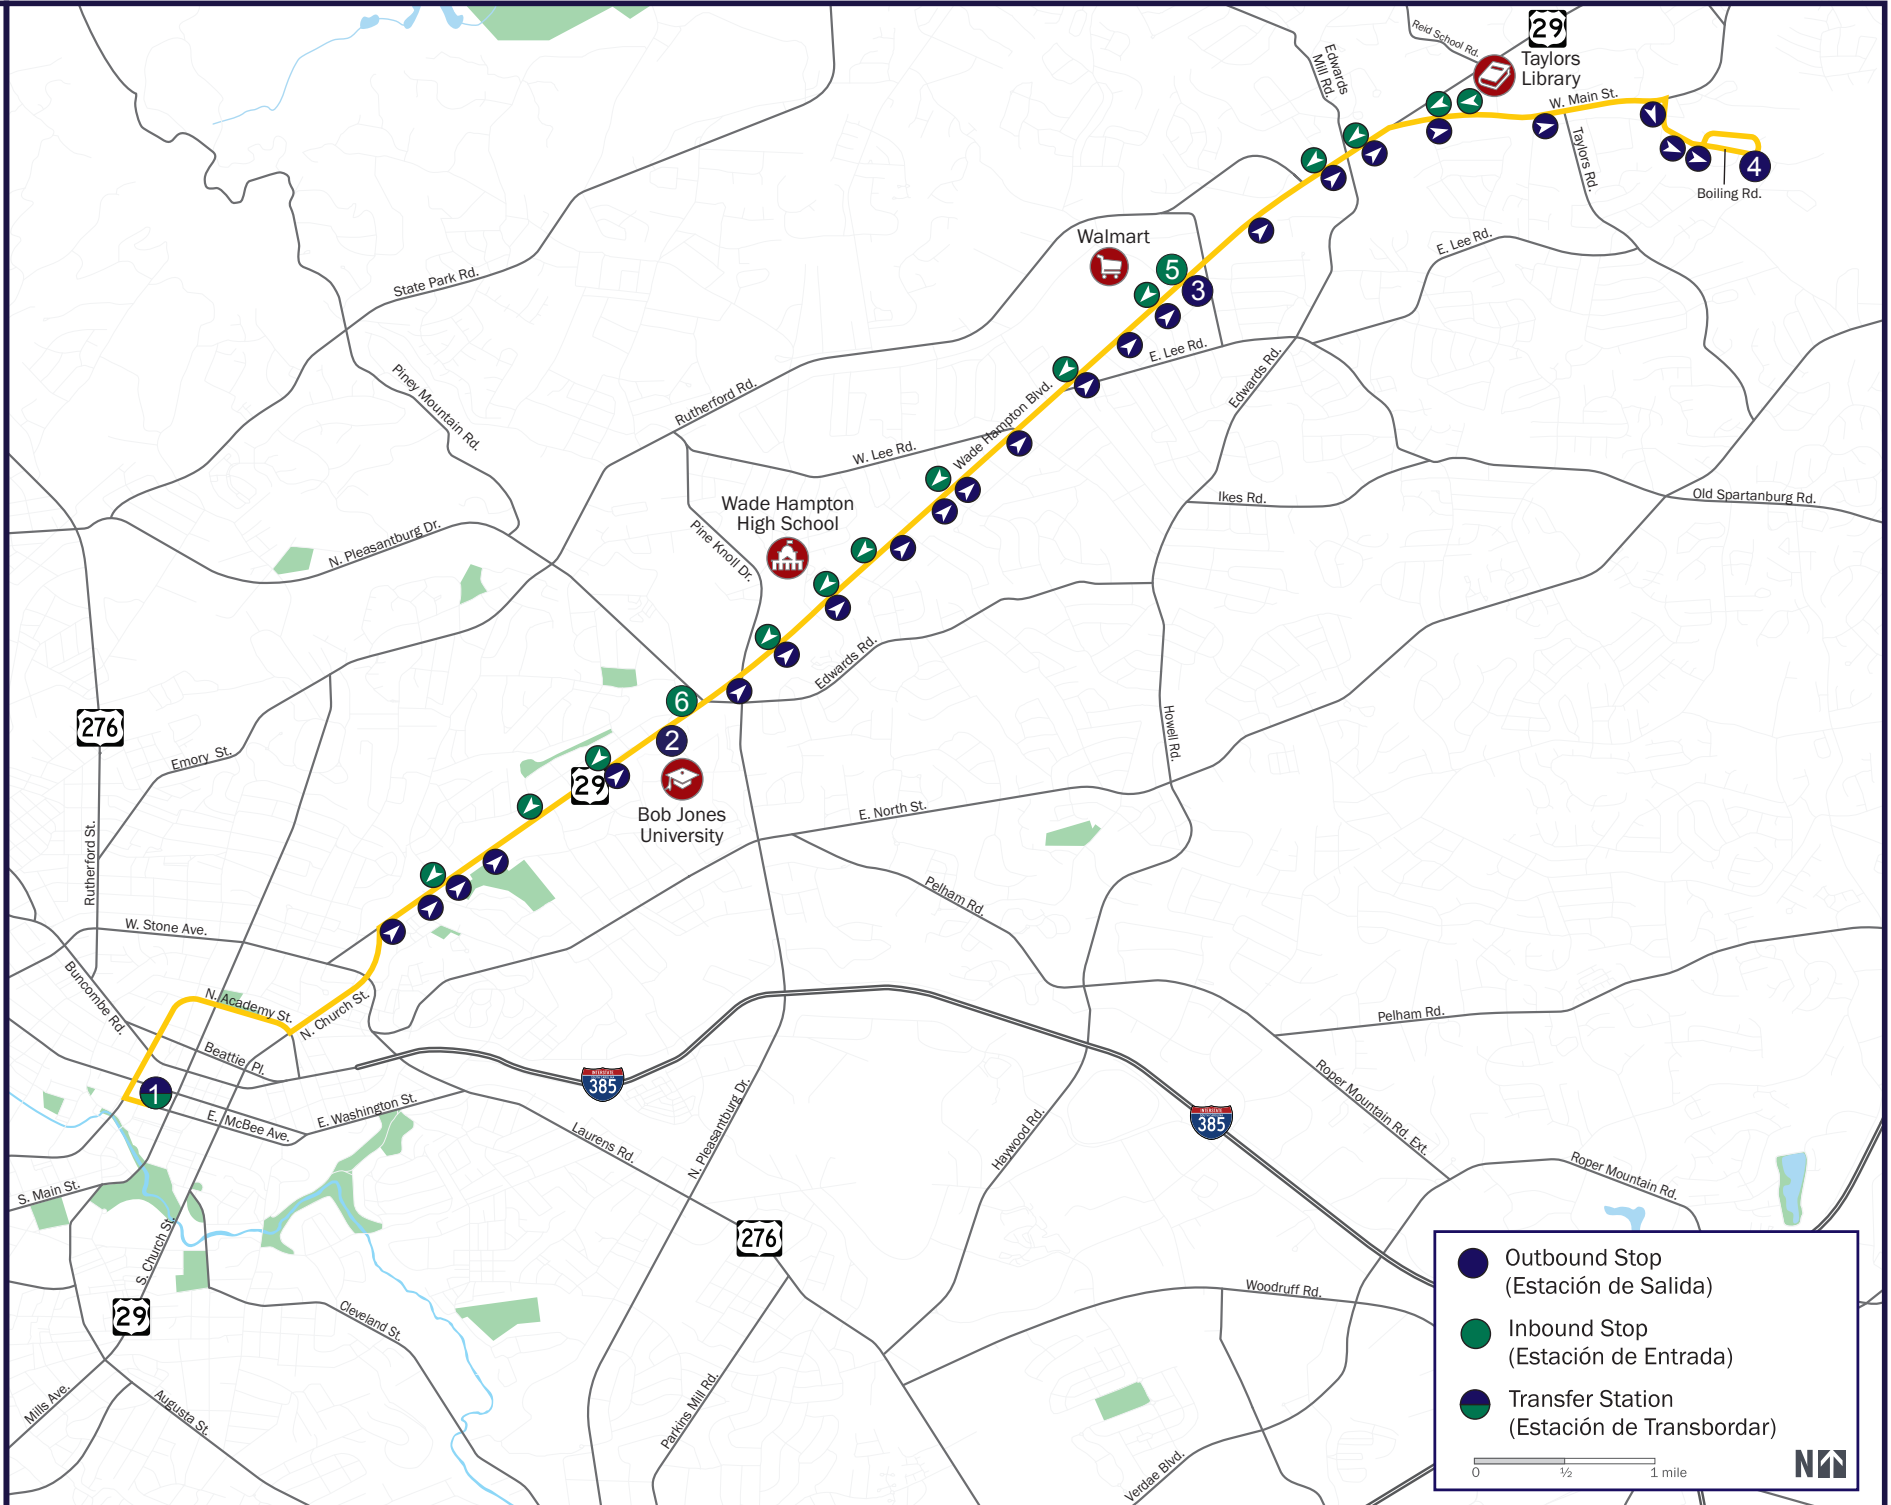

## Map and Timetable

Monday - Friday (lunes - viernes)						
1	2	3	4	5	6	1
Greenlink Transit Center	Wade Hampton Blvd. & Bob Jones University	Wade Hampton Blvd. & Watson Rd.	Boling Rd. & Gavin Pl.	Wade Hampton Blvd. & Tappan Dr.	Wade Hampton Blvd. & N. Pleasantburg Dr.	Greenlink Transit Center
5:30a	5:39a	5:47a	5:55a	6:03a	6:11a	6:19a
6:30	6:39	6:47	6:55	7:03	7:11	7:19
7:30	7:39	7:47	7:55	8:03	8:11	8:19
8:30	8:39	8:47	8:55	9:03	9:11	9:19
9:30	9:39	9:47	9:55	10:03	10:11	10:19
10:30	10:39	10:47	10:55	11:03	11:11	11:19
11:30	11:39	11:47	11:55	12:03p	12:11p	12:19p
12:30p	12:39p	12:47p	12:55p	1:03	1:11	1:19
1:30	1:39	1:47	1:55	2:03	2:11	2:19
2:30	2:39	2:47	2:55	3:03	3:11	3:19
3:30	3:39	3:47	3:55	4:03	4:11	4:19
4:30	4:39	4:47	4:55	5:03	5:11	5:19
5:30	5:39	5:47	5:55	6:03	6:11	6:19
6:30	6:39	6:47	6:55	7:03	7:11	7:19
7:30	7:39	7:47	7:55	8:03	8:11	8:19
8:30	8:39	8:47	8:55	9:03	9:11	9:19
9:30	9:39	9:47	9:55	10:03	10:11	10:19
10:30	10:39	10:47	10:55	11:03	11:11	11:19

### TRANSPORTATION

Amtrak	Route 503
Swamp Rabbit Trail	Route 501 / 503 / 506

Load your TouchPass/Umo Pass card or download the Umo App for easy fare payment.

100 W. McBee Avenue  
Greenville, SC 29601  
864-467-5000  
www.ridegreenlink.com

From Greenlink Transit Center to  
Taylors via Wade Hampton Boulevard

# Route 508

-  Outbound Stop (Estación de Salida)
-  Inbound Stop (Estación de Entrada)
-  Transfer Station (Estación de Transbordar)

0 1/2 1 mile