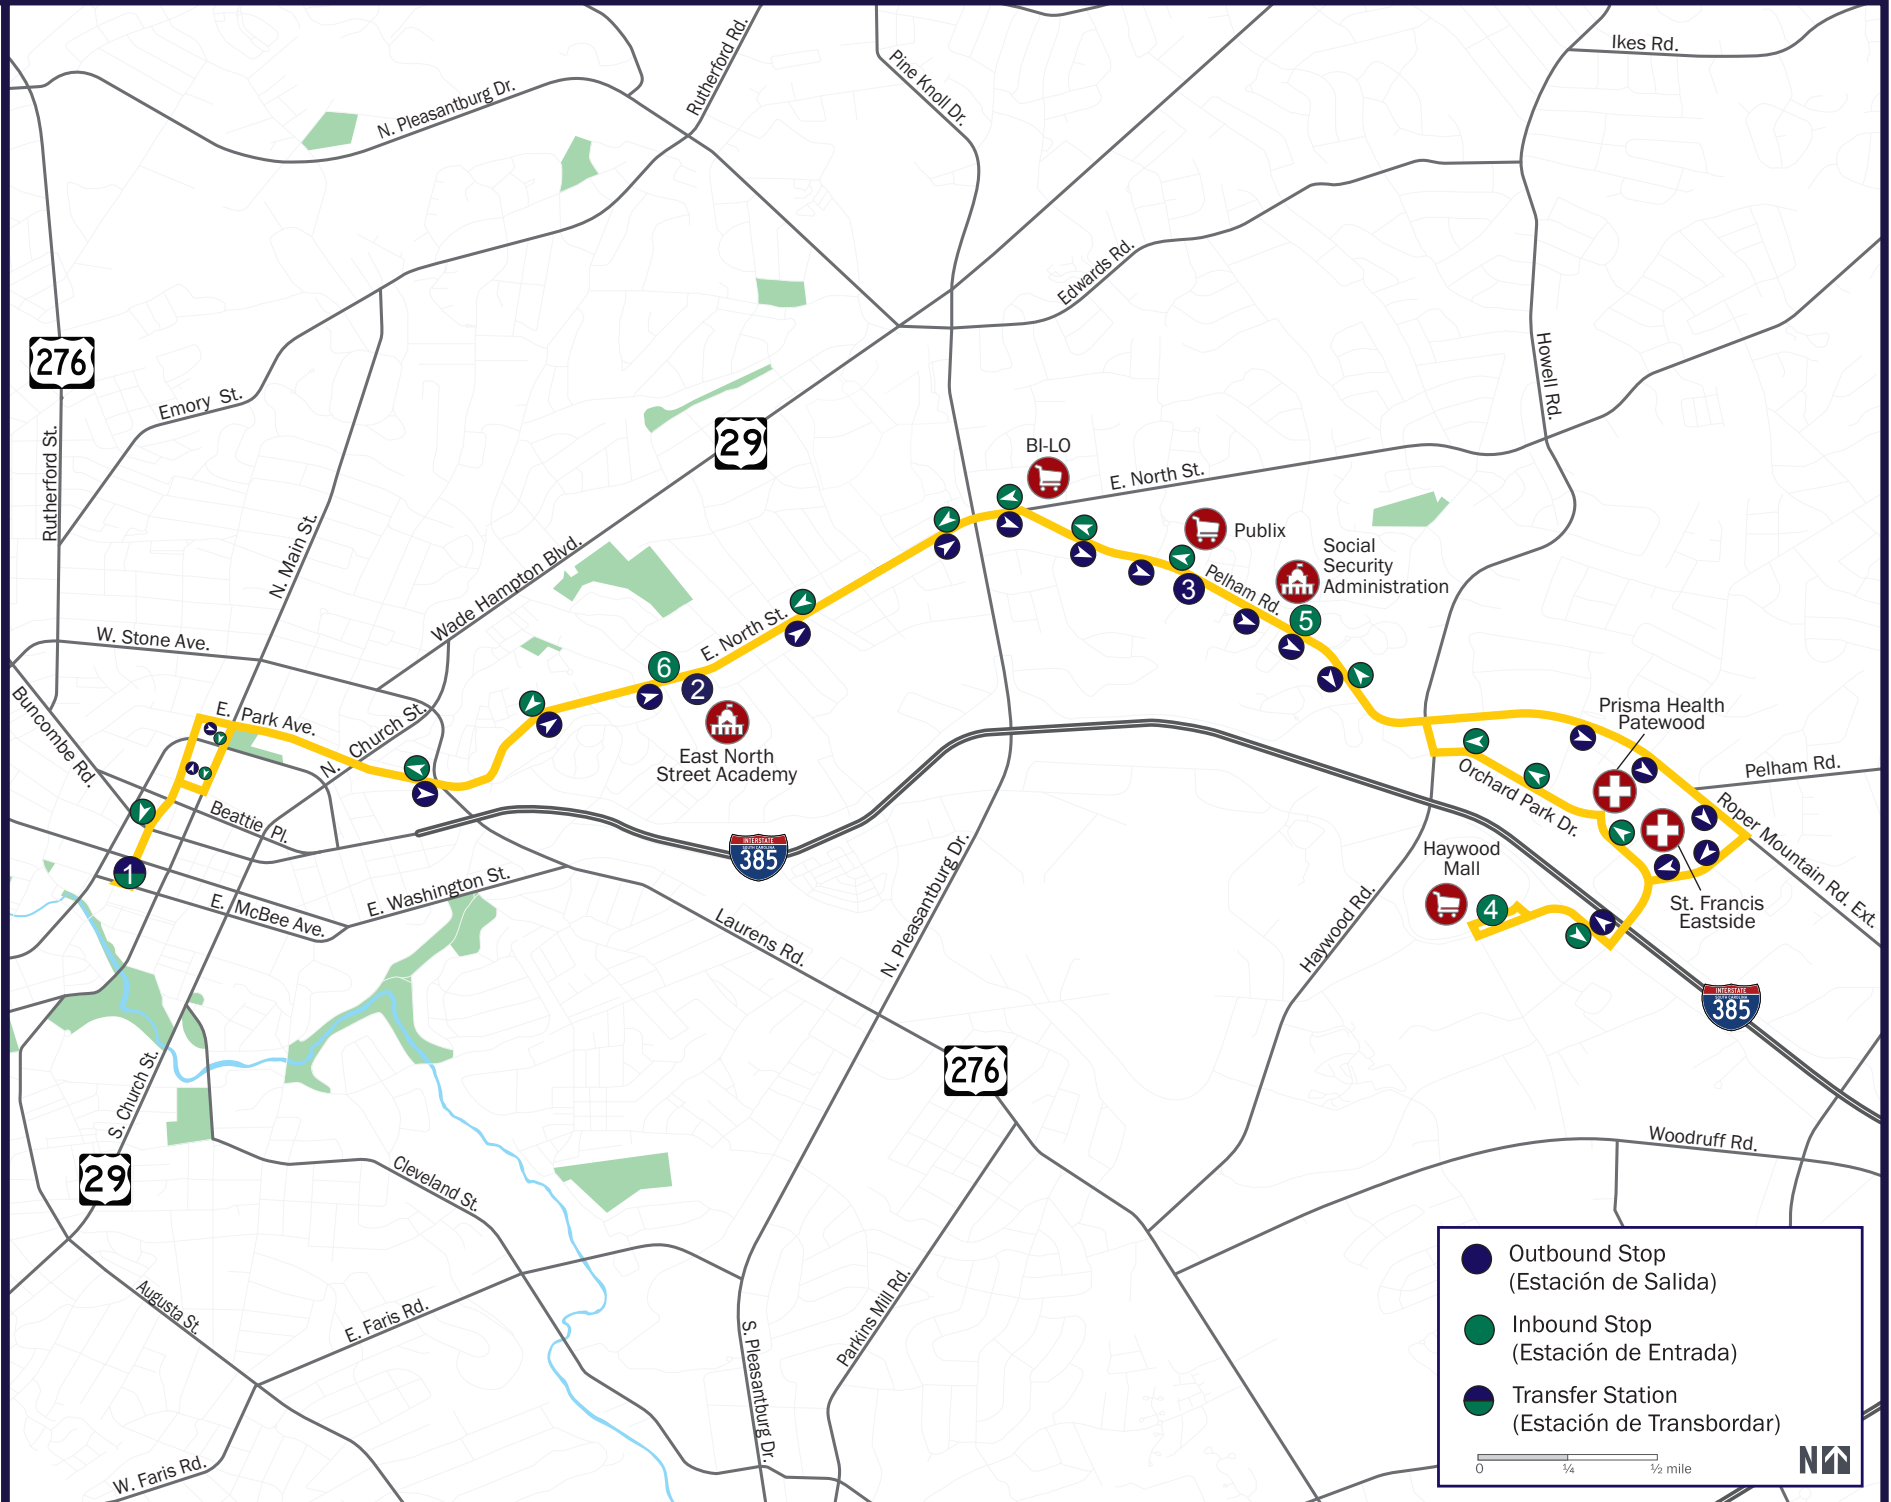

Route Timetables

Which Route Should I Take?

ROUTE 509

Map and Timetable

Monday - Friday (lunes - viernes)						
1	2	3	4	5	6	1
Greenlink Transit Center	E. North St. & Perrin St.	Pelham Rd. & Lampost Dr.	Haywood Mall	Social Security Administration	E. North St. & Prescott St.	Greenlink Transit Center
5:30a	5:38a	5:44a	5:51a	6:01a	6:09a	6:22a
6:30	6:38	6:44	6:51	7:01	7:09	7:22
7:30	7:38	7:44	7:51	8:01	8:09	8:22
8:30	8:38	8:44	8:51	9:01	9:09	9:22
9:30	9:38	9:44	9:51	10:01	10:09	10:22
10:30	10:38	10:44	10:51	11:01	11:09	11:22
11:30	11:38	11:44	11:51	12:01p	12:09p	12:22p
12:30p	12:38p	12:44p	12:51p	1:01	1:09	1:22
1:30	1:38	1:44	1:51	2:01	2:09	2:22
2:30	2:38	2:44	2:51	3:01	3:09	3:22
3:30	3:38	3:44	3:51	4:01	4:09	4:22
4:30	4:38	4:44	4:51	5:01	5:09	5:22
5:30	5:38	5:44	5:51	6:01	6:09	6:22
6:30	6:38	6:44	6:51	7:01	7:09	7:22
7:30	7:38	7:44	7:51	8:01	8:09	8:22
8:30	8:38	8:44	8:51	9:01	9:09	9:22
9:30	9:38	9:44	9:51	10:01	10:09	10:22
10:30	10:38	10:44	10:51	11:01	11:09	11:22

SHOPPING

Cherrydale Shopping Center	Route 503
Haywood Mall	Route 509 / 602
Laurens Rd	Route 510
Magnolia Park / Greenridge	Route 602

TRANSPORTATION

Amtrak	Route 503
Swamp Rabbit Trail	Route 501 / 503 / 506

Load your TouchPass/Umo Pass card or download the Umo App for easy fare payment.

100 W. McBee Avenue
Greenville, SC 29601
864-467-5000
www.ridegreenlink.com

From Greenlink Transit Center to
Haywood Mall via Pelham Road

Route 509

-  Outbound Stop
(Estación de Salida)
-  Inbound Stop
(Estación de Entrada)
-  Transfer Station
(Estación de Transbordar)

0 1/4 1/2 mile